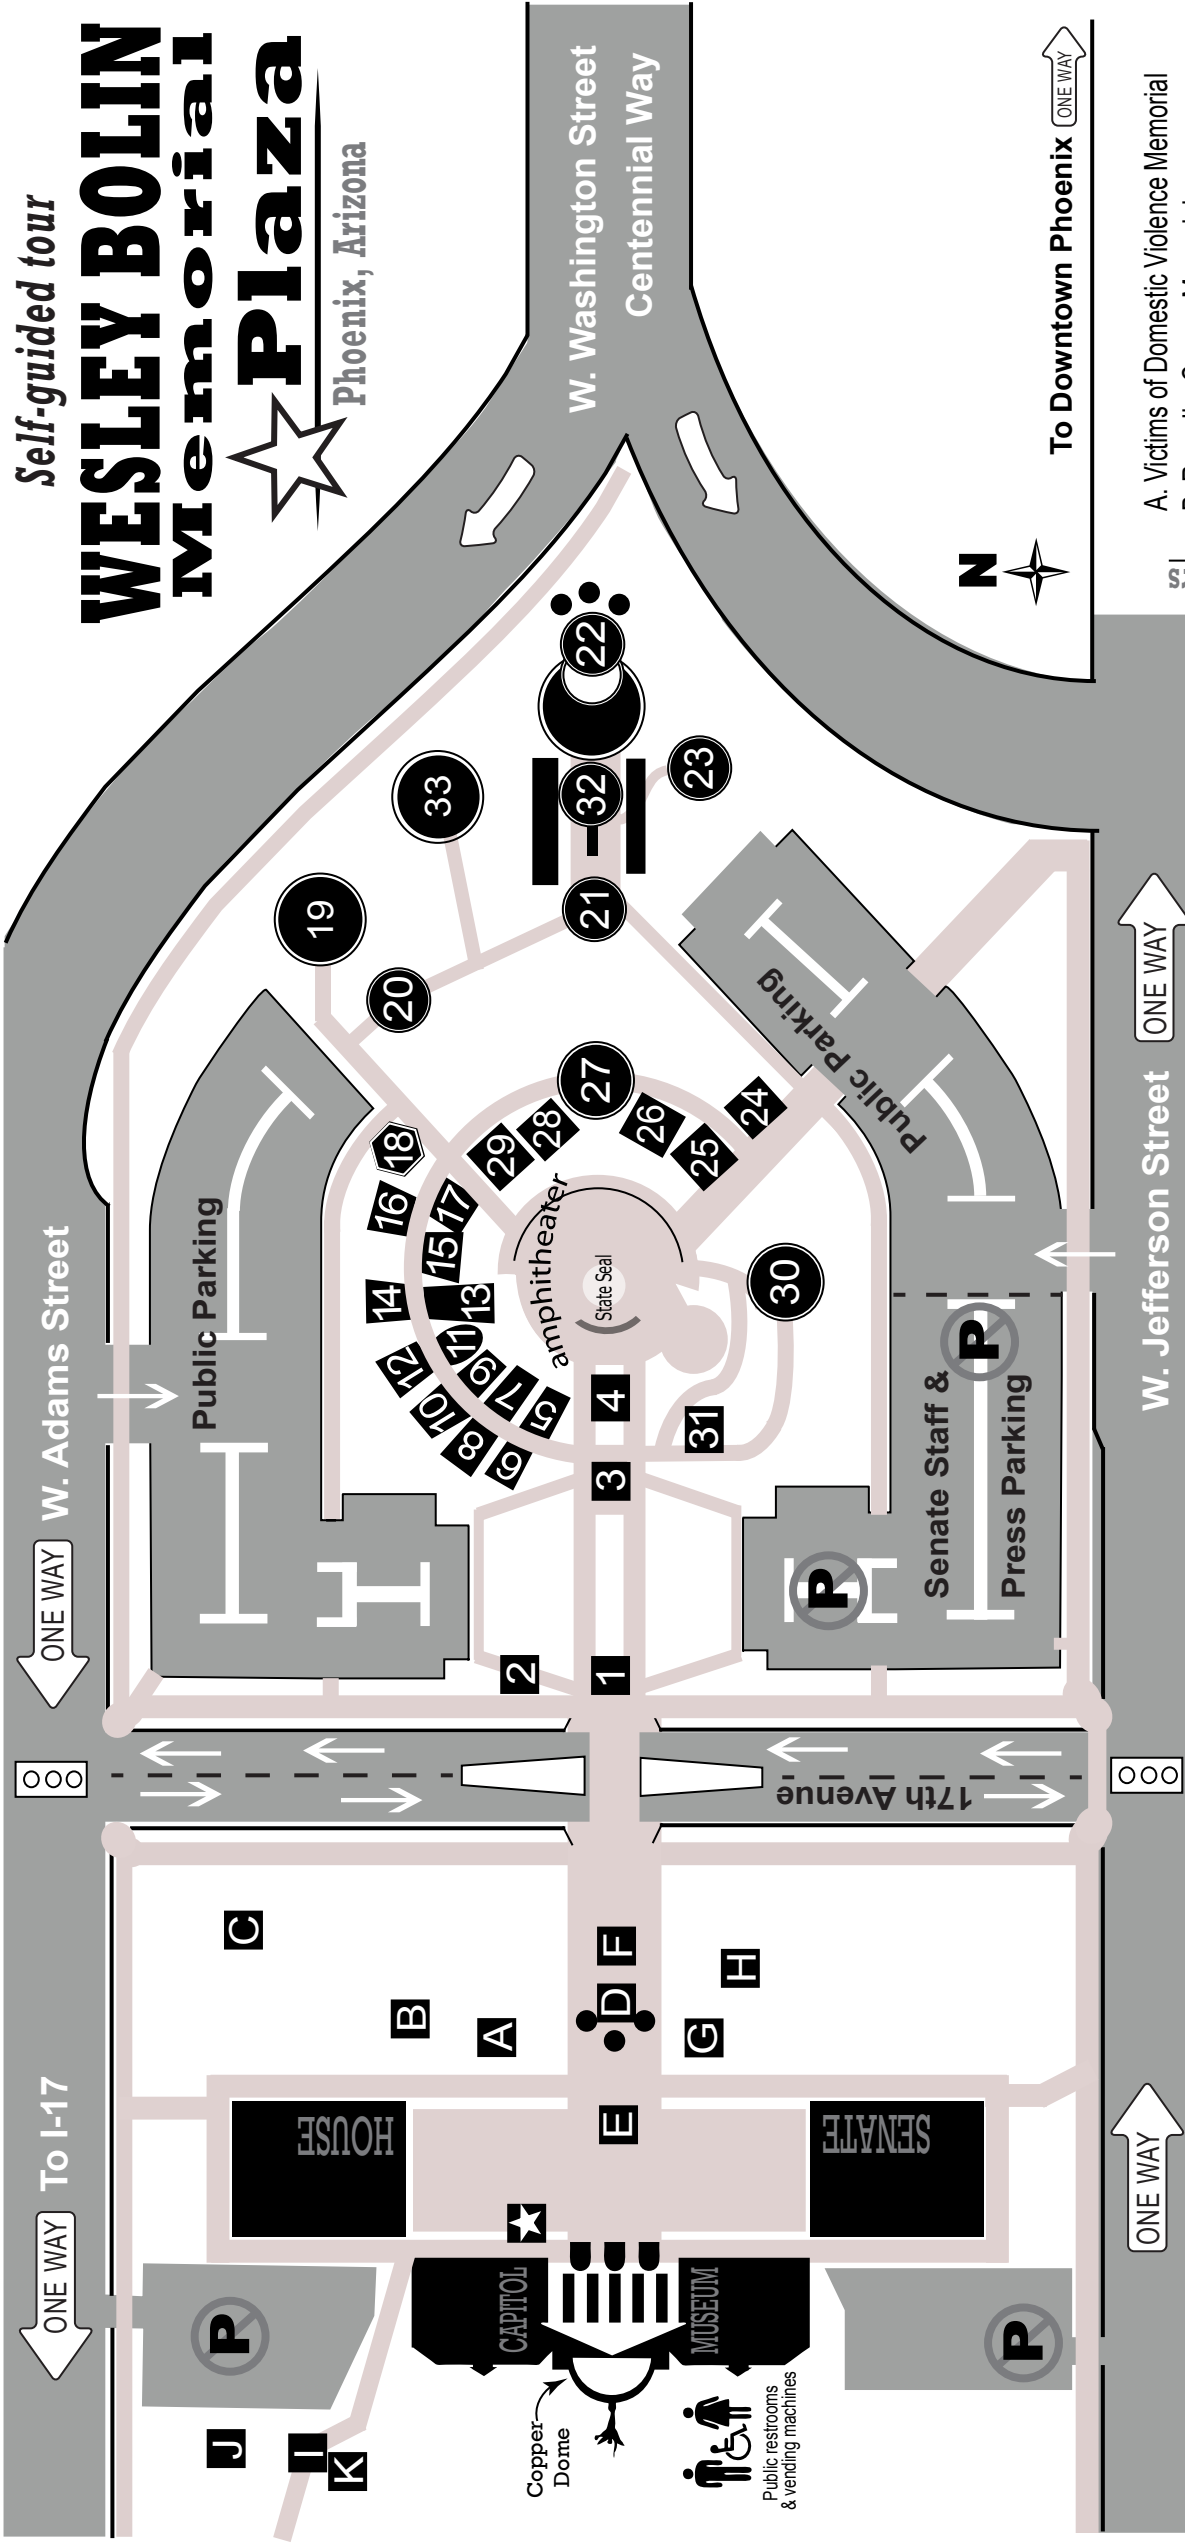

Self-guided tour

WESLEY BOLIN Memorial Plaza

Phoenix, Arizona

Plaza Memorials

1. Wesley Bolin Memorial Marker
2. Crime Victims Memorial
3. Father Kino Statue
4. Navajo Code Talkers Memorial
5. Bushmasters Memorial
6. Arizona Workers Memorial
7. The 10 Commandments Memorial

8. Arizona Pioneer Women Memorial
9. 4th Marine Division Memorial
10. Civilian Conservation Corps Memorial
11. WW I Veterans Memorial
12. Law Enforcement Memorial
13. Jewish War Veterans Memorial
14. Confederate Troops Memorial

15. Martin Luther King Memorial
16. Armenian Holocaust Memorial
17. Desert Storm Memorial
18. Enduring Freedom Memorial
19. 9-11 Memorial
20. Korean War Memorial
21. USS Arizona Mast Memorial
22. USS Arizona Anchor

24. Arizona Law Enforcement K9 Memorial
25. Battle of the Bulge/Ardennes Veterans Memorial
26. Purple Heart Memorial
27. Arizona Peace Officer Memorial
28. Father Albert Braun O.F.M. Statue
29. American Merchant Seaman Memorial
30. Vietnam Veterans Memorial
31. Bill of Rights Monument