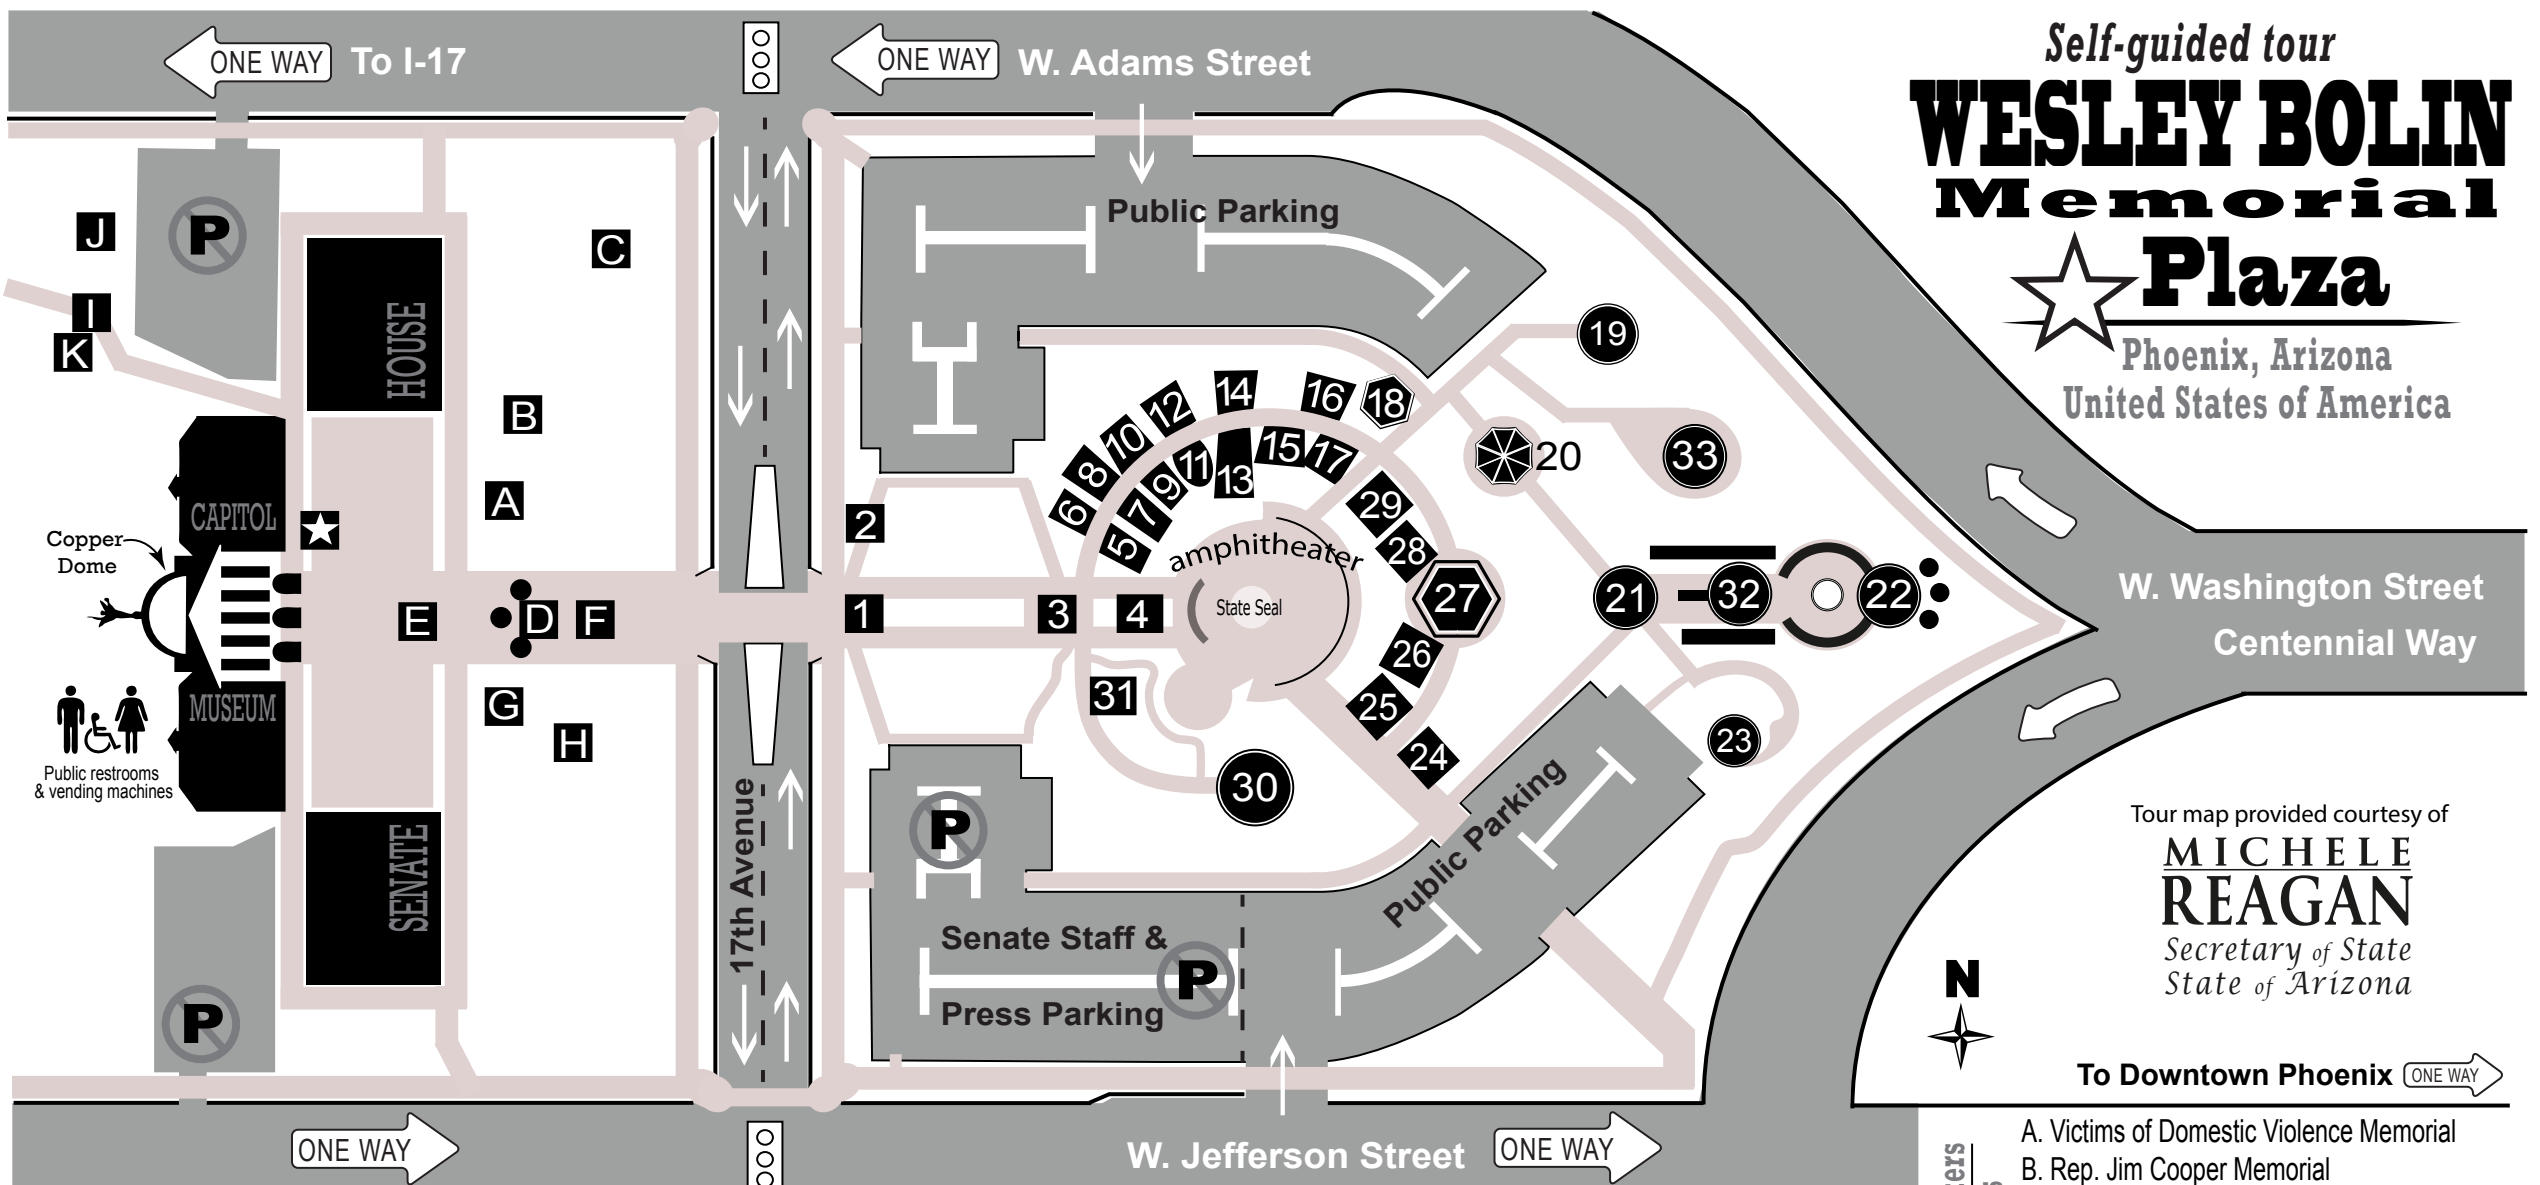

Self-guided tour
WESLEY BOLIN Memorial Plaza

Phoenix, Arizona
 United States of America

Tour map provided courtesy of
MICHELE REAGAN
 Secretary of State
 State of Arizona

To Downtown Phoenix

Plaza Memorials

- | | | | |
|-----------------------------------|--|---|---|
| 1. Wesley Bolin Memorial Marker | 9. 4th Marine Division Memorial | 17. Desert Storm Memorial | 25. Battle of the Bulge/Ardennes Veterans Memorial |
| 2. Crime Victims Memorial | 10. Civilian Conservation Corps Memorial | 18. Enduring Freedom Memorial | 26. Purple Heart Memorial |
| 3. Father Kino Statue | 11. WW I Veterans Memorial | 19. 9-11 Memorial | 27. Arizona Peace Officer Memorial |
| 4. Navajo Code Talkers Memorial | 12. Law Enforcement Memorial | 20. Korean War Memorial | 28. Father Albert Braun O.F.M. Statue |
| 5. Bushmasters Memorial | 13. Jewish War Veterans Memorial | 21. USS Arizona Mast Memorial | 29. American Merchant Seaman Memorial |
| 6. Arizona Workers Memorial | 14. Confederate Troops Memorial | 22. USS Arizona Anchor | 30. Vietnam Veterans Memorial |
| 7. The 10 Commandments Memorial | 15. Martin Luther King Memorial | 23. Ernest W. McFarland Memorial | 31. Bill of Rights Monument |
| 8. Arizona Pioneer Women Memorial | 16. Armenian Holocaust Memorial | 24. Arizona Law Enforcement K9 Memorial | 32. WW II Memorial ~ Salute the Fallen Wall/Battleship Guns |
| | | | 33. Arizona Fallen Firefighter Memorial |

**Memorials & Markers
 Capitol Grounds**

- A. Victims of Domestic Violence Memorial
- B. Rep. Jim Cooper Memorial
- C. The Childrens' Tree Memorial
- D. Arizona War Heroes Memorial
- E. Congressional Medal of Honor Recipients
- F. Lt. Frank Luke Jr. Memorial
- G. Arizona Homicide Victims Memorial
- H. Sen. Andy Nichols Memorial
- I. Senator Carl Hayden Memorial
- J. Heritage Live Oak Memorial
- K. 200th Anniversary of U.S. Constitution